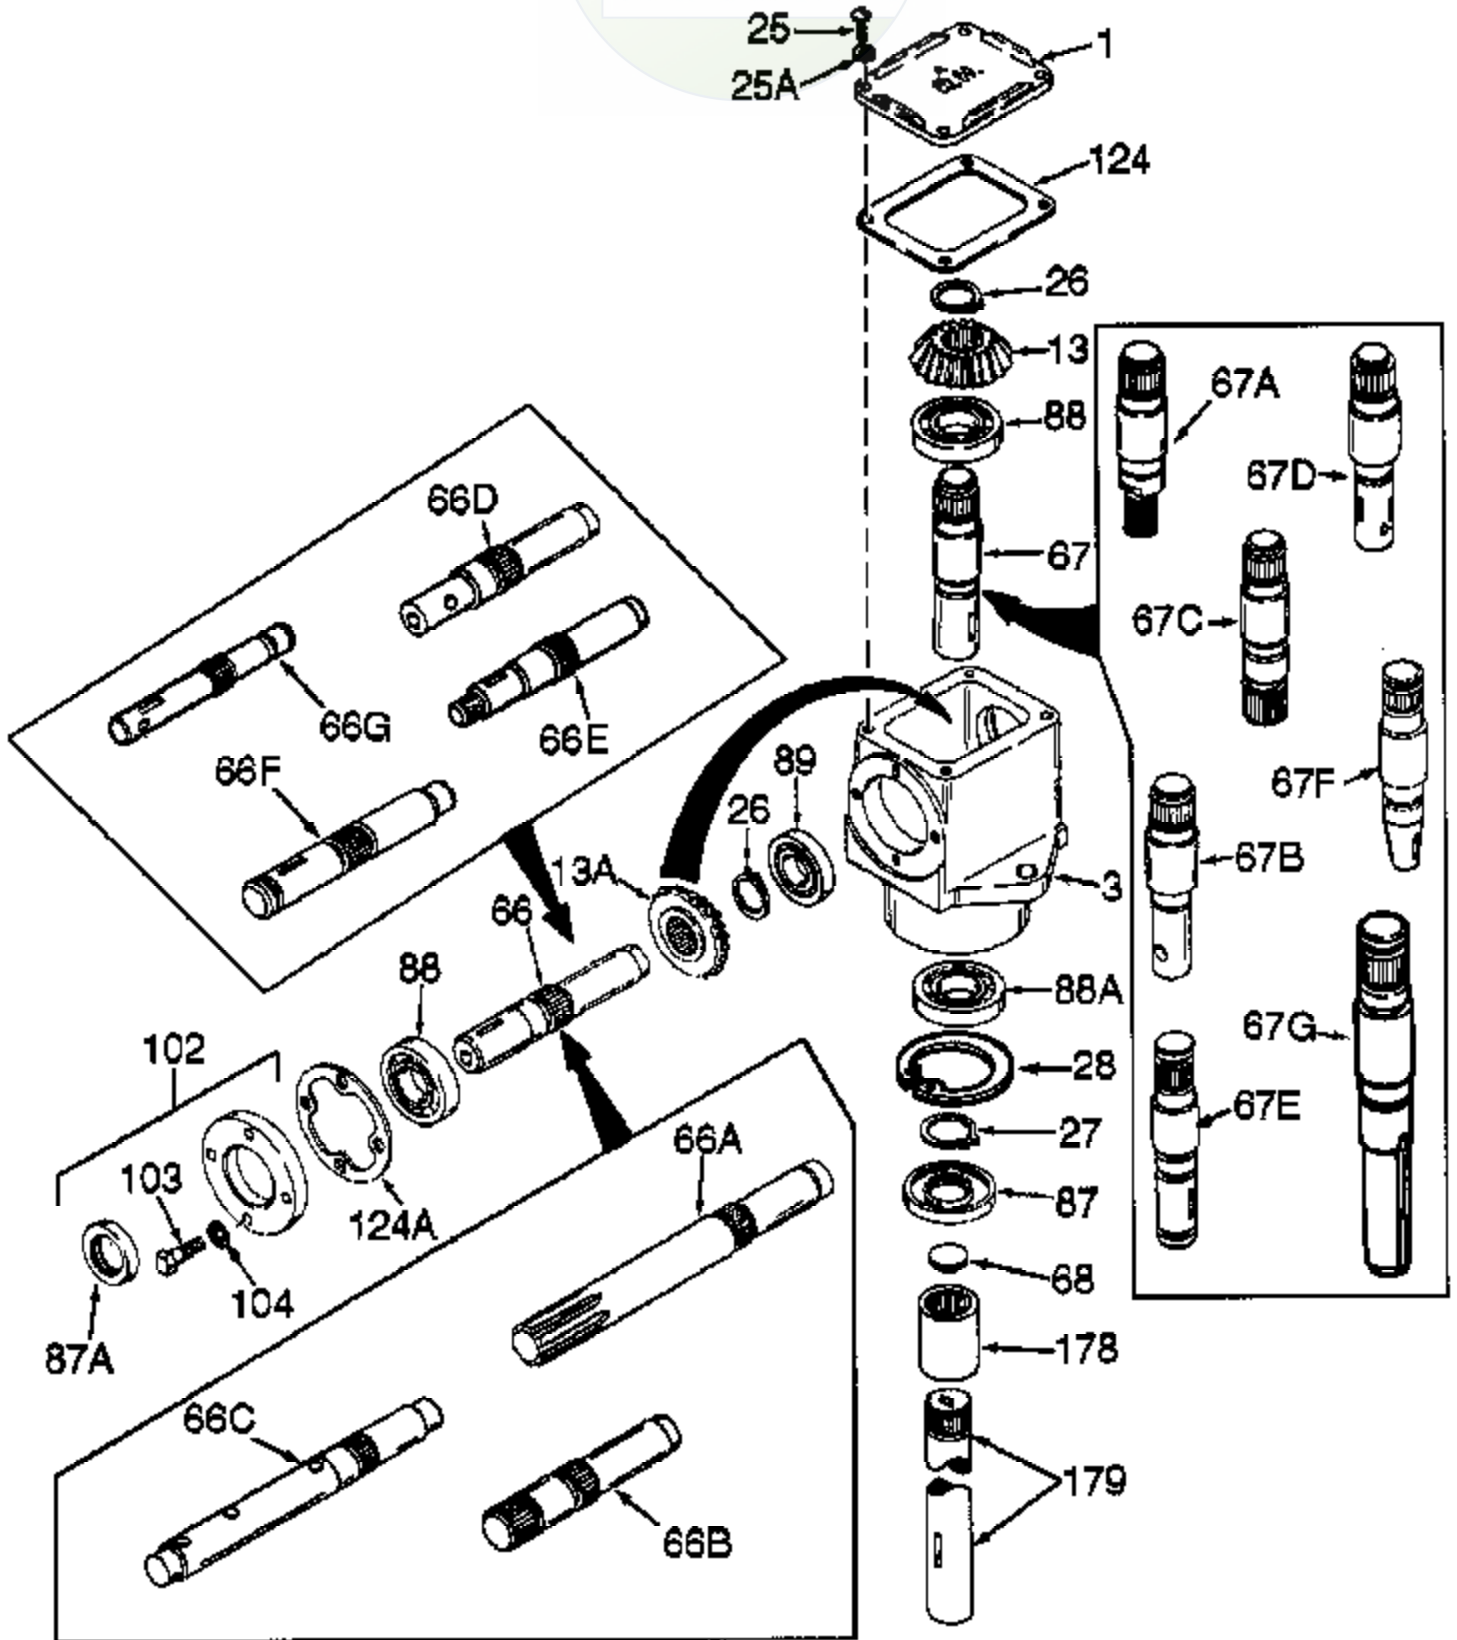

# JOIST

SICHER IST DAS:  
DAS ORIGINAL

Ref #	Part Number	Qty	Description
	794342B		R.H. Head Ass'y (Incl. 1 thru 124A)
1	772034		Right Hand Cover
3	770026A		Right Angle Drive Housing
13	778101A		Miter Gear (17 teeth)(7/8" ID)
13A	778210A		Miter Gear (17 teeth)(1" ID)
25	792025		Screw, 10-24 x 1/2"
26	788018		Snap Ring
66F	776228		Input Shaft (5-7/32" long)
67	776066		Output Shaft (4-19/32" long)
87A	788031		Oil Seal
88A	XXXXX		Ball Bearing (Order from OEM)
88	780034		Ball Bearing
89	780024		Ball Bearing
102	786029		Retainer Cap & Seal (Incl. 87A & 103)
103	792026		Screw, 1/4-20 x 7/8"
124A	788030B		Cap Gasket
124	788028		Cover Gasket

RAD-4152-PC Page 2 of 2

Peerless